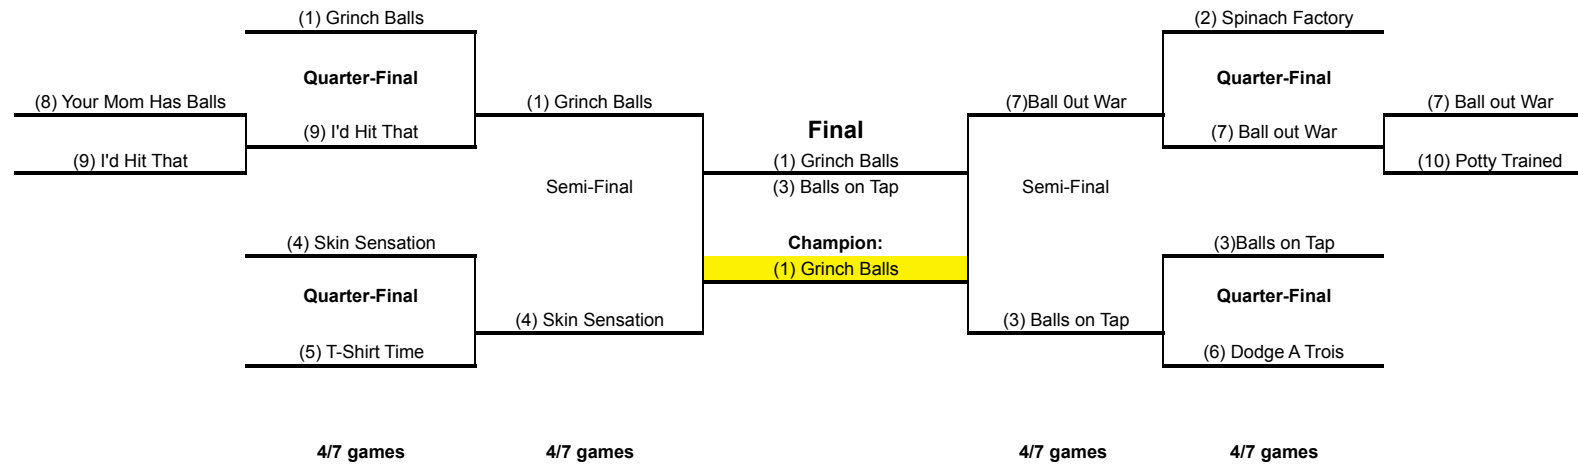

3 v 3 Holiday Tournament

December 4th

- 1) Games are 2.5 minutes in length
- 2) In the event of a tie, the game becomes sudden death
- 3) **Please don't travel far in between rounds, we'll go to the next round if the teams are present**
- 4) The captain and selected members of winning teams will be assigned as referees